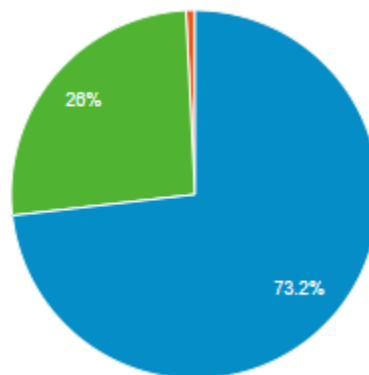

Page	Pageviews	Unique Pageviews
/spotlight/union-budget-2023-2024	61250	54435
/user/login	59803	34681
/my-government/schemes	69621	57033
/spotlight/group-twenty-g20	35415	31941

Devices used

The data below gives an overview of the devices used to access the National Portal of India.

Device Category	Users	New Users
Mobile	2461410	2255145
Desktop	720430	645447
Tablet	23663	21735

Devices used to access NPI – 73.2% Mobile, 26% Desktop, Remaining - Tablet