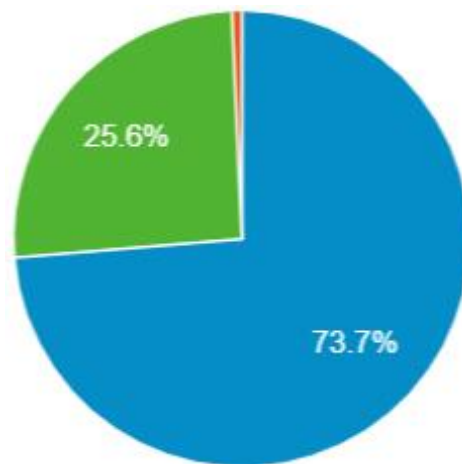

Page	Pageviews
/my-government/schemes	88088
/spotlight/passport-seva-portal-convenient-way-get-passport	46311
/my-government/constitution-india	46106
/ayushman-bharat-pradhan-mantri-jan-arogya-yojana-beneficiary-portal	29382

Devices used

The data below gives an overview of the devices used to access the National Portal of India.

Device Category	Users
Mobile	2977338
Desktop	1034263
Tablet	28585

Devices used to access NPI – 73.7% Mobile, 25.6% Desktop, Remaining – Tablet