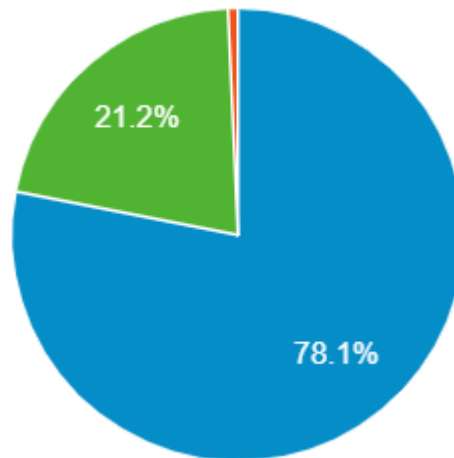

Page	Pageviews
/spotlight/passport-seva-portal-convenient-way-get-passport	40481
/spotlight/ayushman-bharat-national-health-protection-mission	33534
/my-government/whos-who/governors	45635
/my-government/schemes	66062

Devices used

The data below gives an overview of the devices used to access the National Portal of India.

Device Category	Users
Mobile	2874384
Desktop	781567
Tablet	26152

Devices used to access NPI – 78.1% Mobile, 21.2% Desktop, Remaining – Tablet